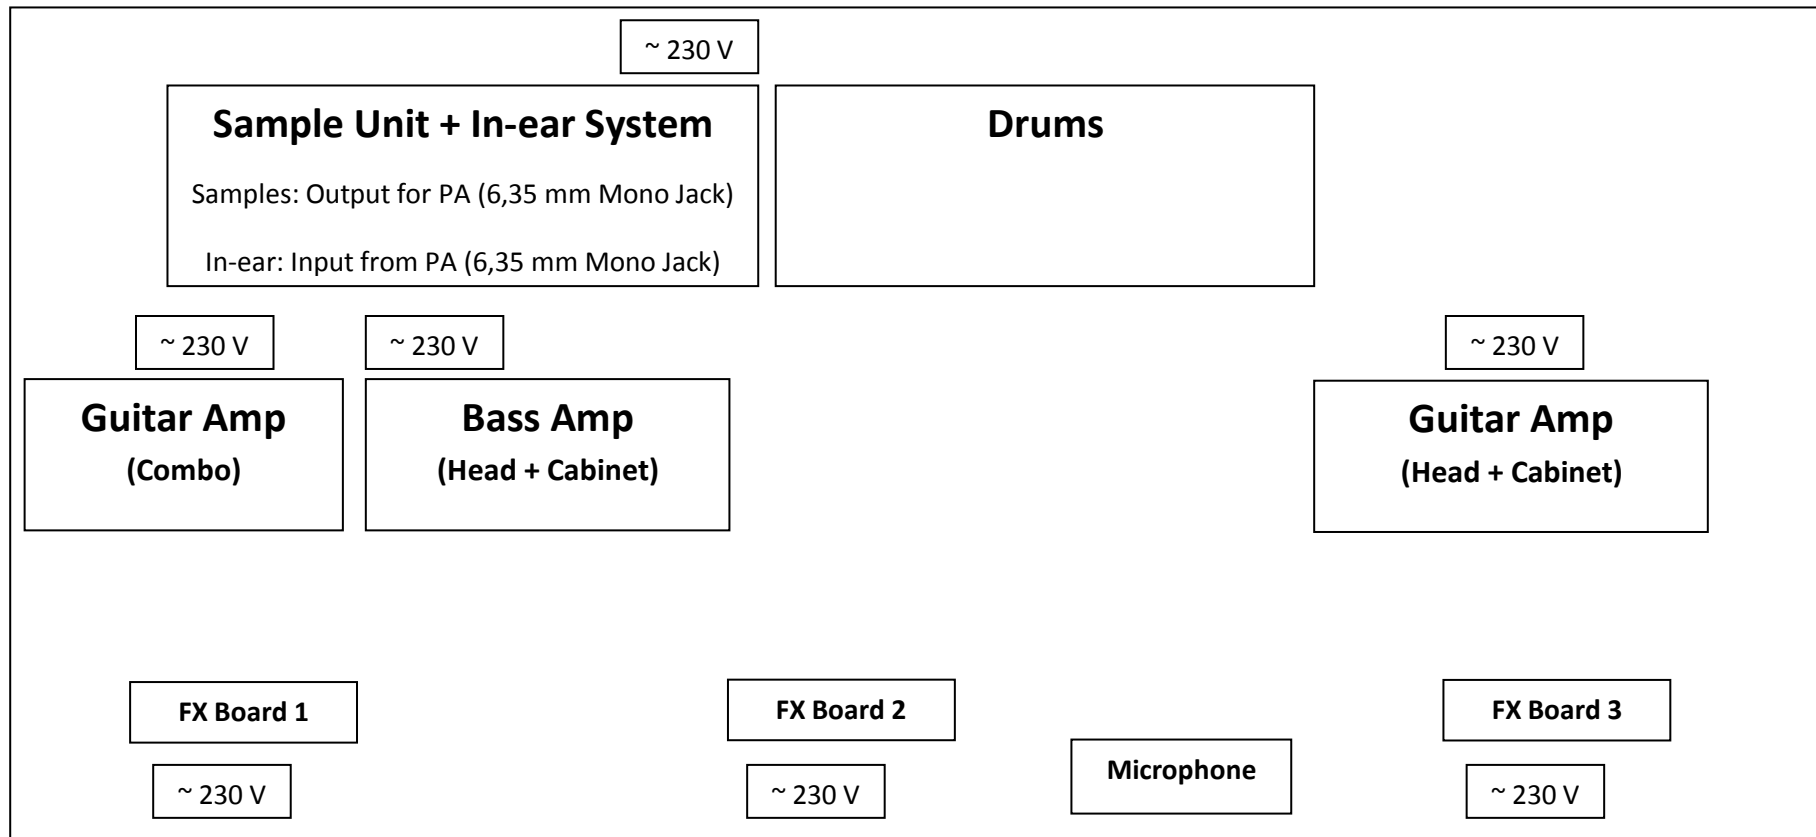

Waves Ψ Technical Rider (page 1 of 2)

Stage Plot

Waves Technical Rider (page 2 of 2)

Backline needed

1 x Guitar cabinet (preferably 4 x 12")

1 x Bass cabinet (preferably 4 x 10")

1 x Drum Hardware (1 Bass Drum, 1 High Tom, 1 Floor Tom)